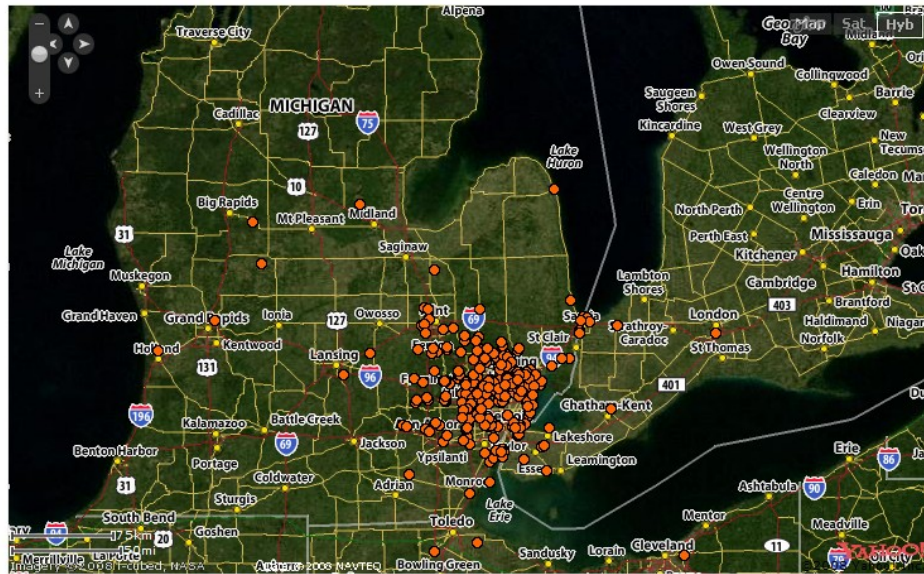

BOTB Map of Registered

BOTB Registration

[Download Google Earth \(KML\) File](#)

Data Hosted by BatchGeocode.com

BOTB Map of Registered

BOTB Registration

[Download Google Earth \(KML\) File](#)

Data Hosted by BatchGeocode.com

BOTB Registration

[Download Google Earth \(KML\) File](#)

Data Hosted by BatchGeocode.com

BOTB Registration

BOTB Map of Registered

BOTB Registration

[Download Google Earth \(KML\) File](#)

Data Hosted by [BatchGeocode.com](#)

BOTB Map of Registered

BOTB Registration

[Download Google Earth \(KML\) File](#)

Data Hosted by [BatchGeocode.com](#)