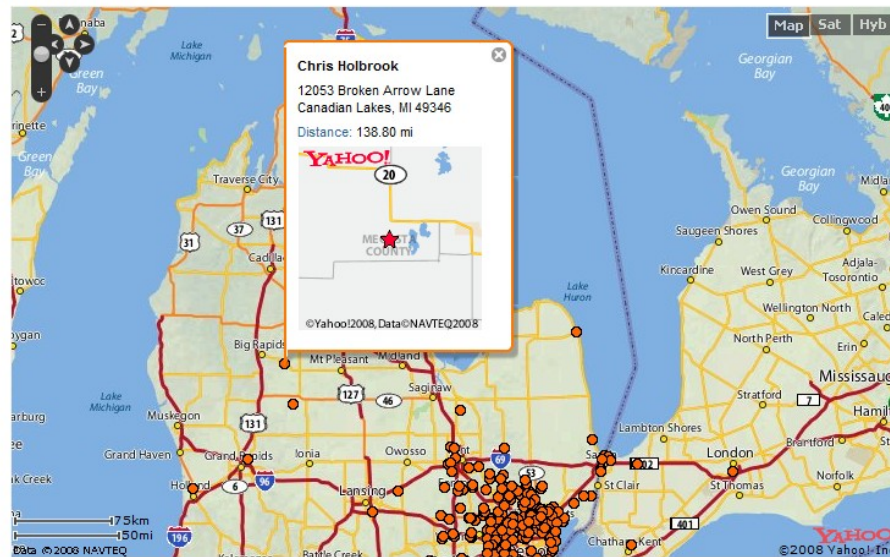

BOTB Map of Registered

BOTB Registration

[Download Google Earth \(KML\) File](#)

Data Hosted by BatchGeocode.com

BOTB Map of Registered

BOTB Registration

[Download Google Earth \(KML\) File](#)

Data Hosted by BatchGeocode.com

BOTB Registration

[Download Google Earth \(KML\) File](#)

Data Hosted by BatchGeocode.com

BOTB Registration

BOTB Map of Registered

BOTB Registration

[Download Google Earth \(KML\) File](#)

Data Hosted by [BatchGeocode.com](#)

BOTB Map of Registered

BOTB Registration

[Download Google Earth \(KML\) File](#)

Data Hosted by [BatchGeocode.com](#)