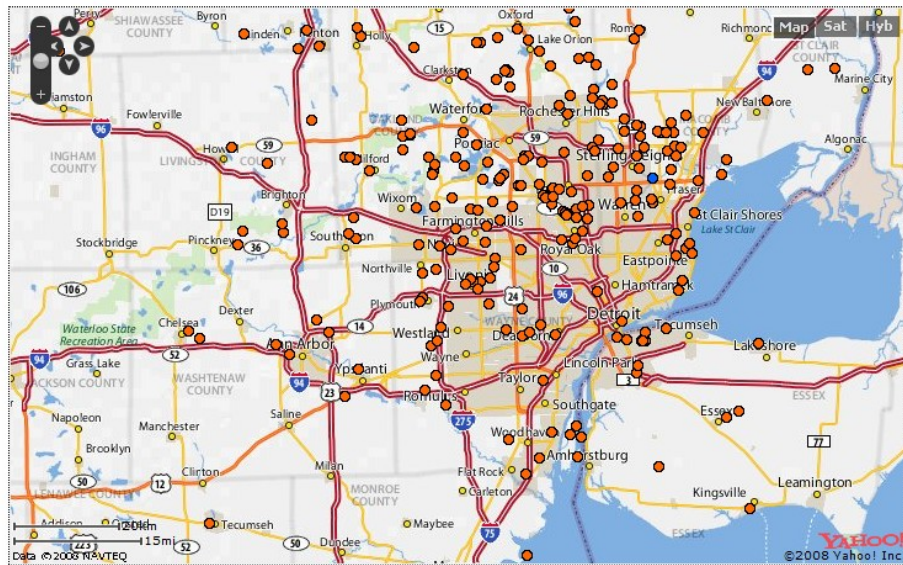

BOTB Map of Registered

BOTB Registration

[Download Google Earth \(KML\) File](#)

Data Hosted by BatchGeocode.com

BOTB Map of Registered

BOTB Registration

[Download Google Earth \(KML\) File](#)

Data Hosted by BatchGeocode.com

BOTB Registration

[Download Google Earth \(KML\) File](#)

Data Hosted by BatchGeocode.com

BOTB Registration

BOTB Map of Registered

BOTB Registration

[Download Google Earth \(KML\) File](#)

Data Hosted by [BatchGeocode.com](#)

BOTB Map of Registered

BOTB Registration

[Download Google Earth \(KML\) File](#)

Data Hosted by [BatchGeocode.com](#)