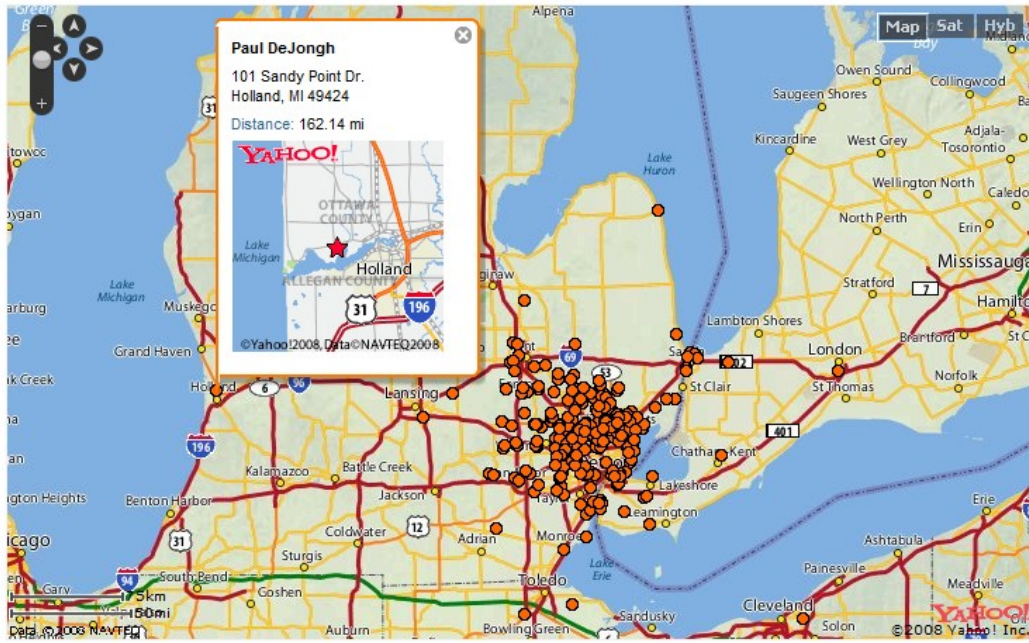

BOTB Map of Registered

BOTB Registration

[Download Google Earth \(KML\) File](#)

Data Hosted by BatchGeocode.com

BOTB Map of Registered

BOTB Registration

[Download Google Earth \(KML\) File](#)

Data Hosted by BatchGeocode.com

BOTB Registration

[Download Google Earth \(KML\) File](#)

Data Hosted by BatchGeocode.com

BOTB Registration

BOTB Map of Registered

BOTB Registration

[Download Google Earth \(KML\) File](#)

Data Hosted by [BatchGeocode.com](#)

BOTB Map of Registered

BOTB Registration

[Download Google Earth \(KML\) File](#)

Data Hosted by [BatchGeocode.com](#)